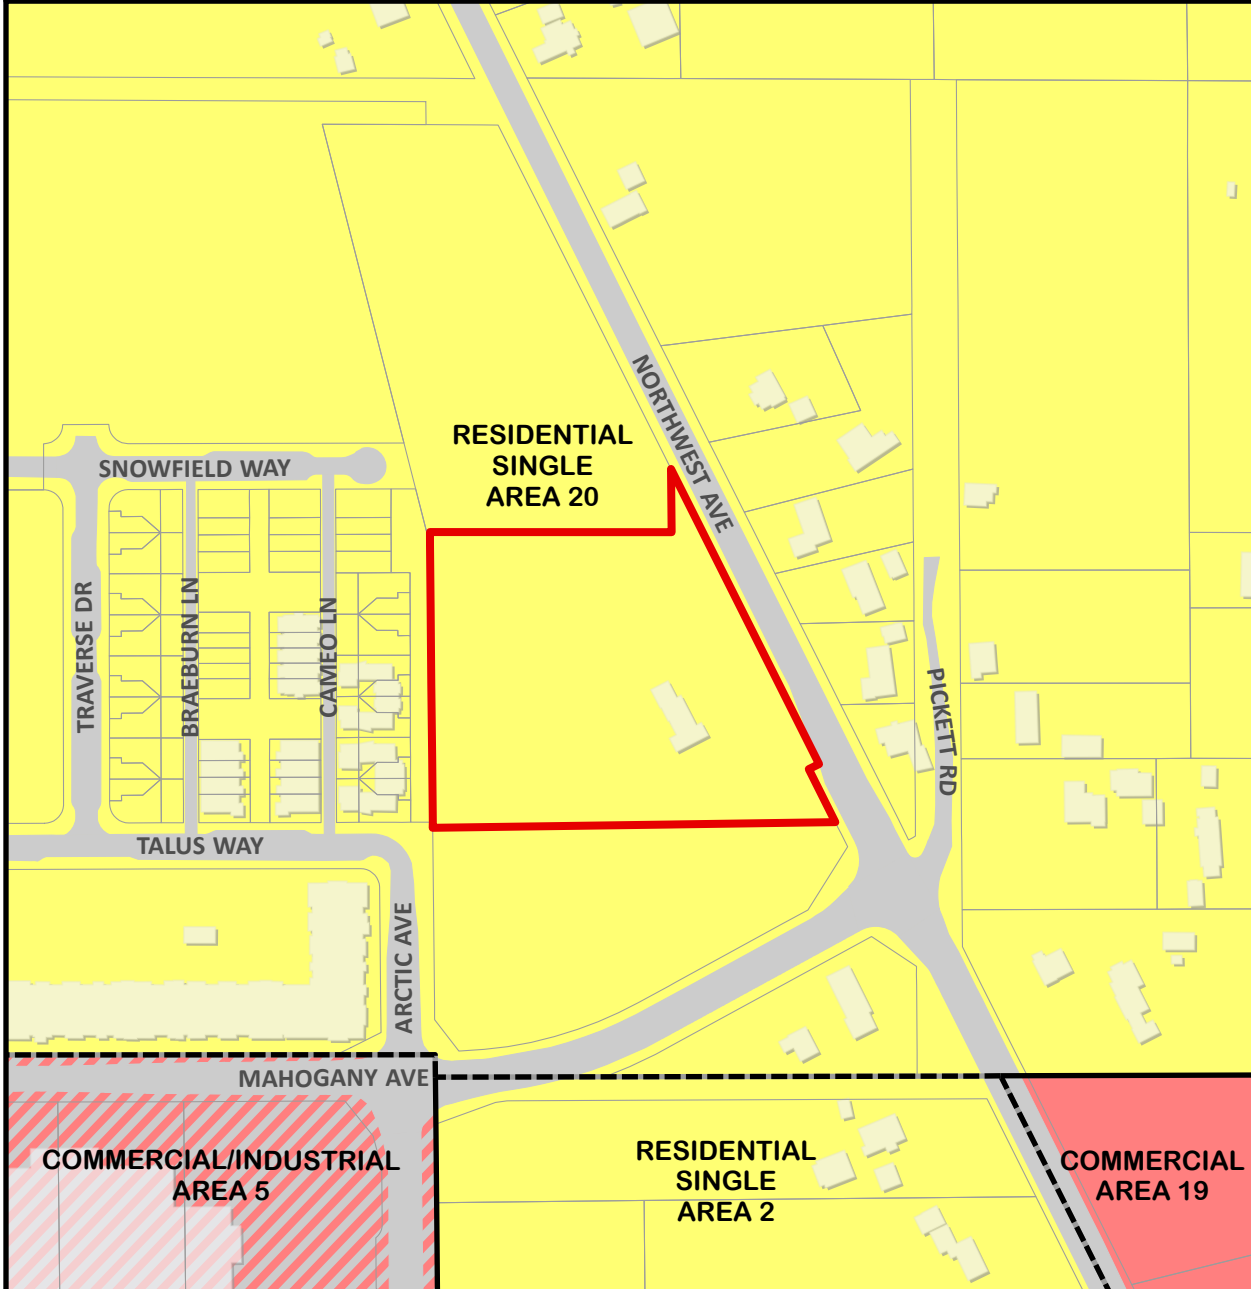

4241 Northwest Ave

380211 435186

Zoning Map

Legend

--- Neighborhood Boundary

— Zoning Boundary

 Residential Single

 Commercial